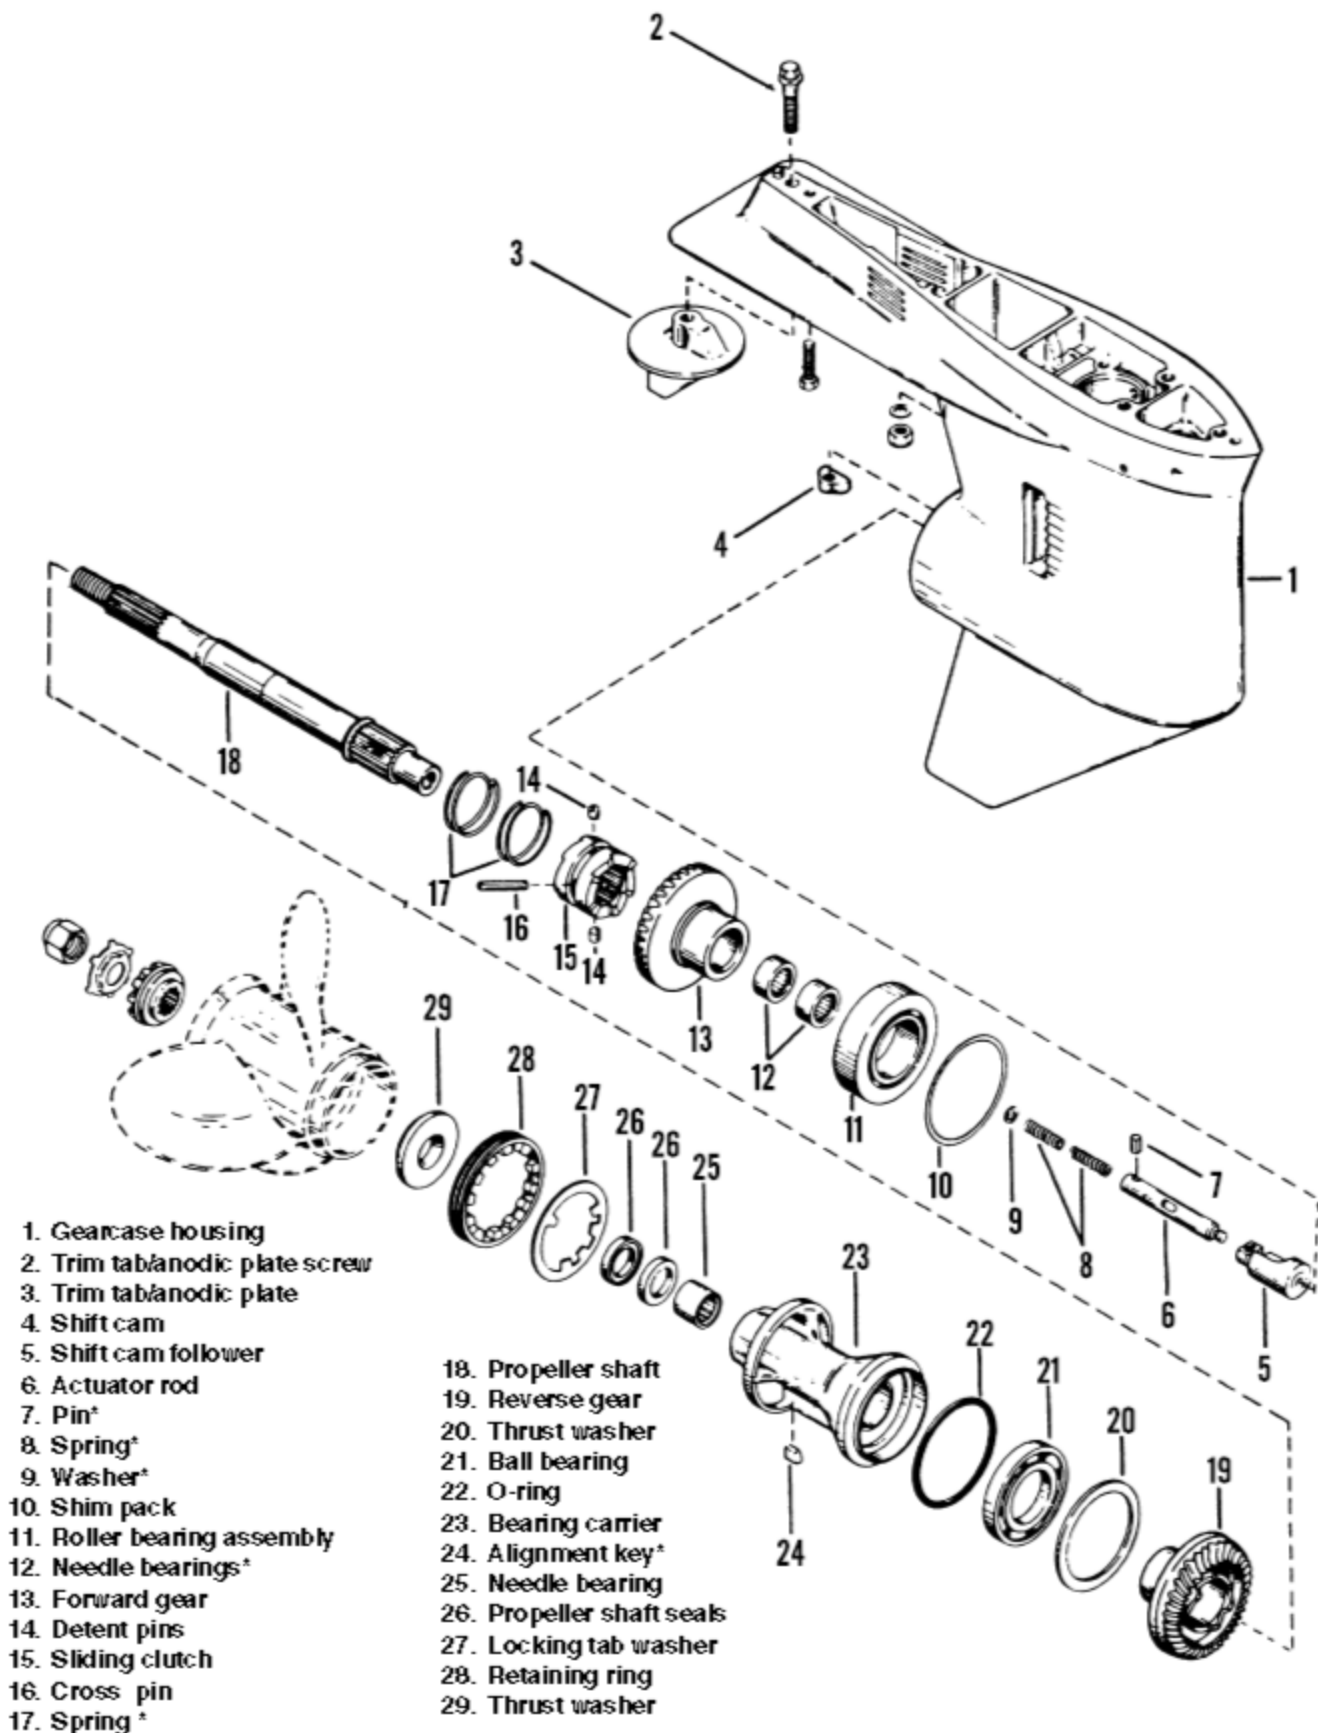

PROPELLER SHAFT COMPONENTS (115 HP OPTMAX AND 135-200 HP [EXCEPT 200 HP OPTIMAX])

*Not used on all models